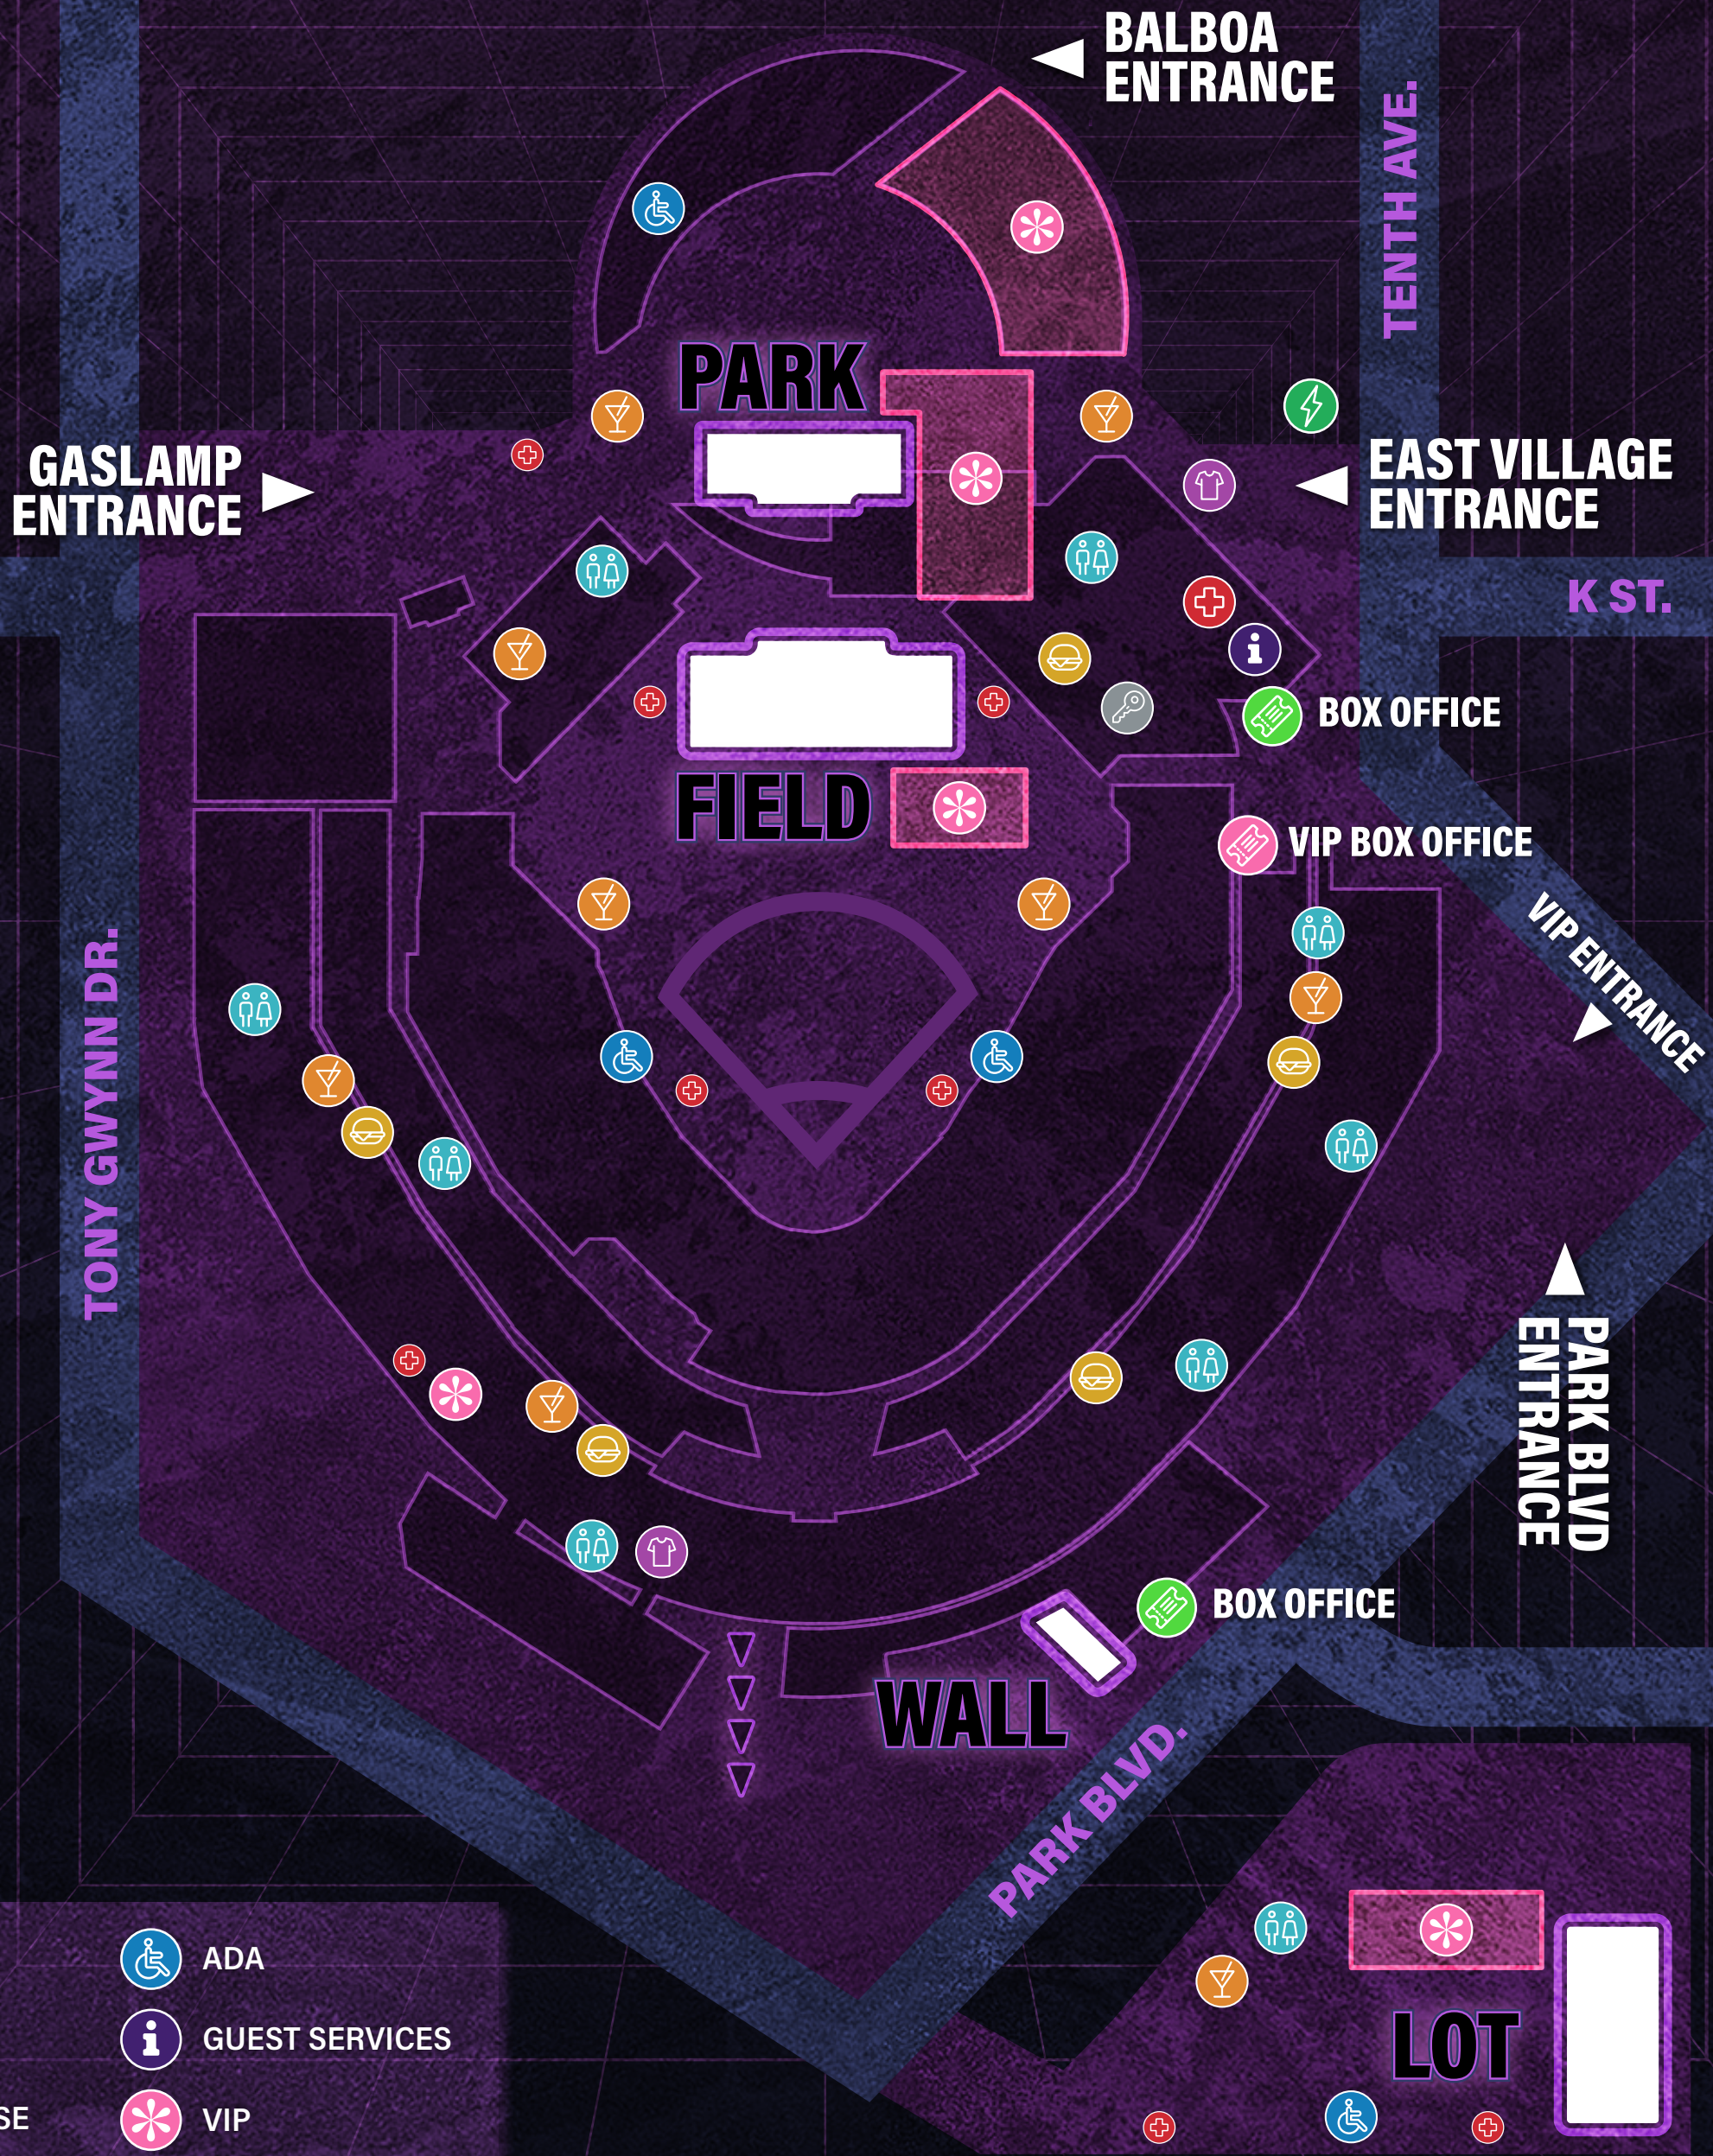

New_Year*s_Eve
New_Year*s_Day

FNGRS
CRSSD

20 20
24 25

PROPER

NYE NYD

PROPER_NYE/NYD™

EST. 2022
STAD Petco Park Baseball Stadium
LOC San Diego-California
DATA 31,DEC_2024 = 01,JAN_2025

F02&15.S.D.C.A. _24
FNGRS © CRSSD

TWENTY-24.25
Embrace A
Proper
Experience

- RESTROOMS
- MEDICAL
- MERCHANDISE
- FOOD
- BARS
- LOCKERS
- ADA
- GUEST SERVICES
- VIP
- BOX OFFICE
- VIP BOX OFFICE
- EXPRESS ENTRY

SD
[CA]

20 20
24 25

New_Year*s_Eve
New_Year*s_Day